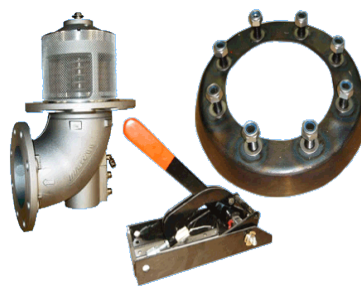

DEISEL TANKER EQUIPMENTS : PUMPS, FLOW METERS, EMERGENCY VALVES, HOSE REELS, FILLING NOZZLES & SWIVELS, DISPENSER, FILTERS & ADAPTORS, SUCTION & DISCHARGE HOSE, CAM LOCKS & GI FITTINGS, PTO PUMPS.....ETC.